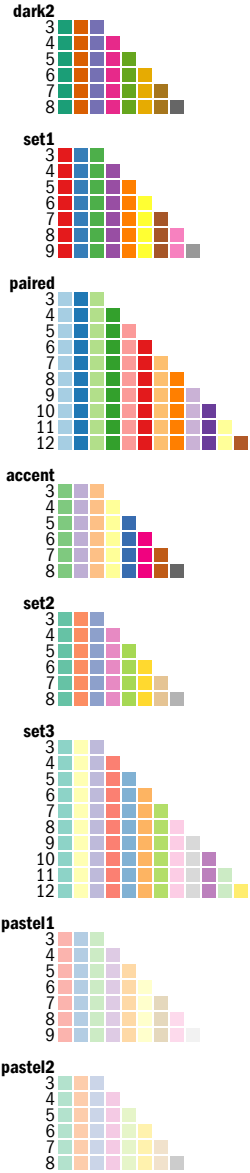

BREWER PALETTES

QUALITATIVE

DIVERGING

SEQUENTIAL